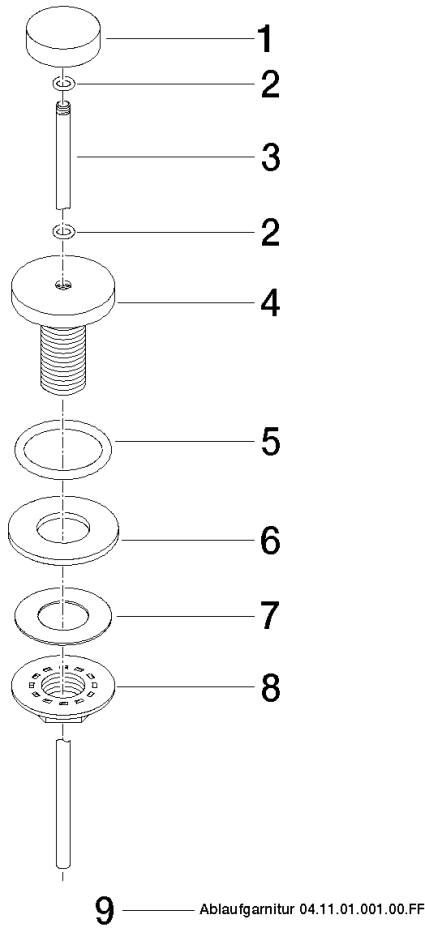

**Basin Waste with knob for deck mounting 1 1/4" - Champagne (22kt Gold)**

IMO

10 200 970

Fits: IMO, LULU, MADISON, MEM, TARA,  
CL.1, LISSÉ, VAIA, META, CYO

	Champagne (22kt Gold)	10 200 970-47
	Chrome	10 200 970-00
	Brushed Platinum	10 200 970-06
	Platinum	10 200 970-08
	Durabrass (23kt Gold)	10 200 970-09
	Dark Chrome	10 200 970-19
	Light Gold	10 200 970-26
	Brushed Light Gold	10 200 970-27
	Brushed Durabrass (23kt Gold)	10 200 970-28
	Matte Black	10 200 970-33
	Brushed Bronze	10 200 970-42
	Brushed Champagne (22kt Gold)	10 200 970-46
	Brushed Chrome	10 200 970-93
	Brushed Dark Platinum	10 200 970-99

## Basin Waste with knob for deck mounting 1 1/4" - Champagne (22kt Gold)

---

IMO

10 200 970

Only suitable for basins with an overflow.

10 200 970

10 200 970

Parts for other finishes can be found here: [Chrome](#)

Spare parts list

No.	Item Number	Name	Quantity used	Delivery time
1	09 21 33 001-47	handle	1	30
2	09 14 10 007 90	seal	2	2
3	09 31 09 004-47	pull-rod	1	30
4	09 18 40 022-47	sleeve	1	30
5	09 14 10 095 90	seal	1	2
6	09 14 05 012 90	seal	1	2
7	09 14 40 001 90	seal	1	60
8	09 23 10 010 90	nut	1	2
9	90 11 01 001 00-47	pop-up waste	1	30